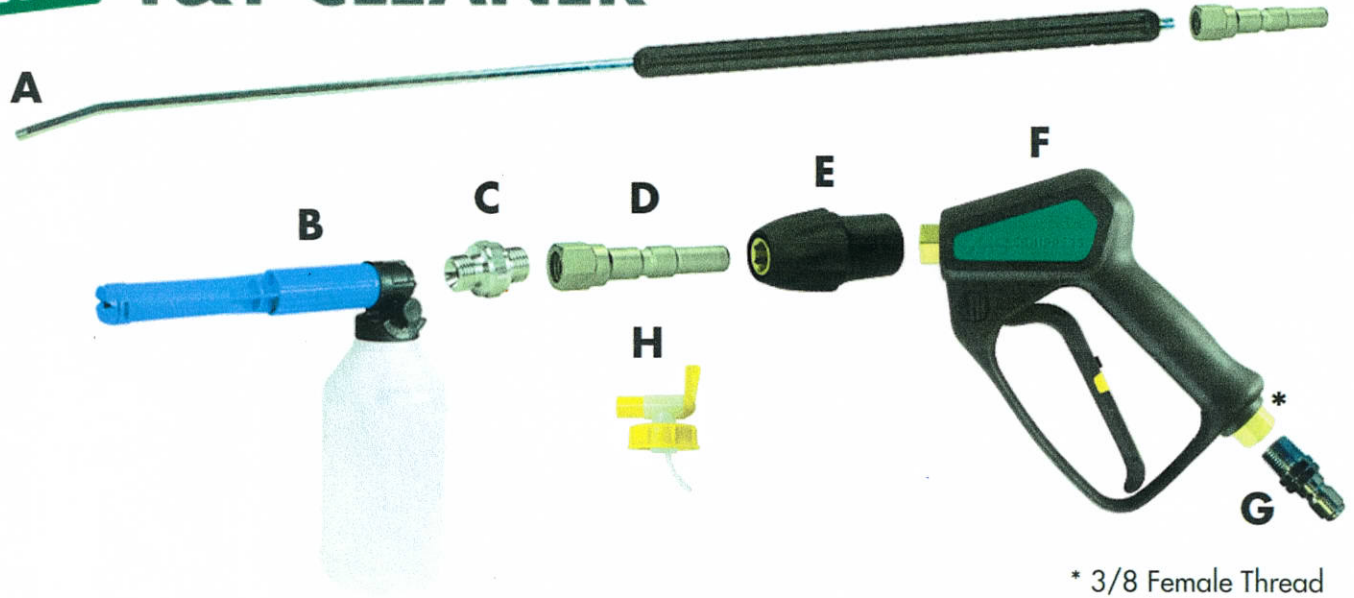

MS T&T CLEANER

Item Name	Article Number	Price
MS T&T Cleaner 22 kg (Jug) 230 kg (Barrel)	2509941 2509921	\$ 245.00 \$ 2100.00
A High pressure spray lance 15°, 120 cm	0809188	\$ 35.95
B Foam gun LS10 1.5 mm + 2 liters tank	0807075	\$ 120.00
C Adapter 2x 1/4" male thread	0806012	\$ 9.95
D Coupling kew/alto, 1/4" female thread	0804589	\$ 29.95
E Quick connector Kew/Alto Profi 1/4"	0806008	\$ 39.95
F High pressure gun ST 2600, Servo	0809601	\$ 52.50
G Plug 3/8" Male threads	0808903	\$ 6.15
H Drain tap 61 mm for 25 L can	2503710	\$ 6.95